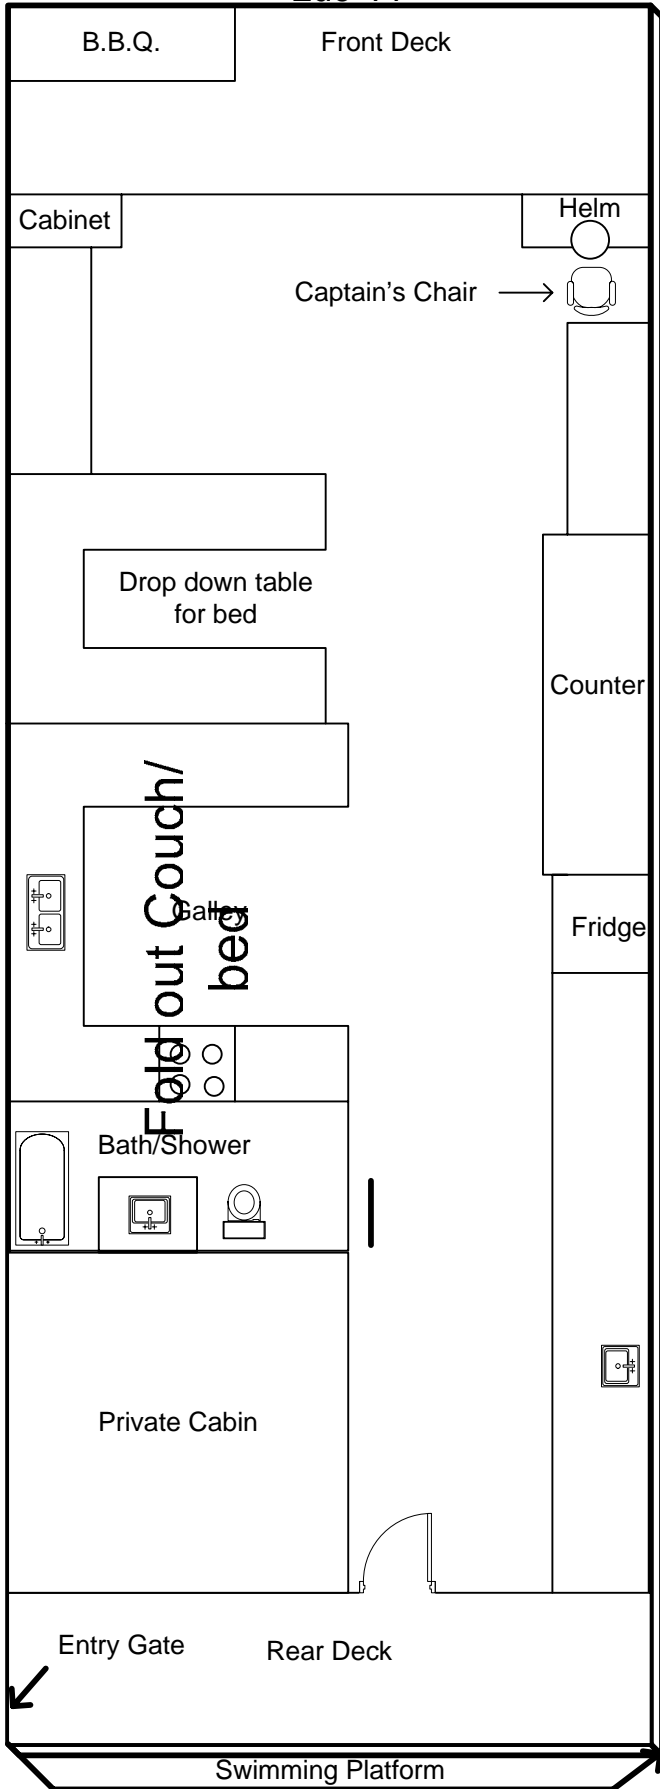

Houseboat Floor Plans

Marmalade
Skies 40'/Lucky
Luc 44'

Pippin 46'